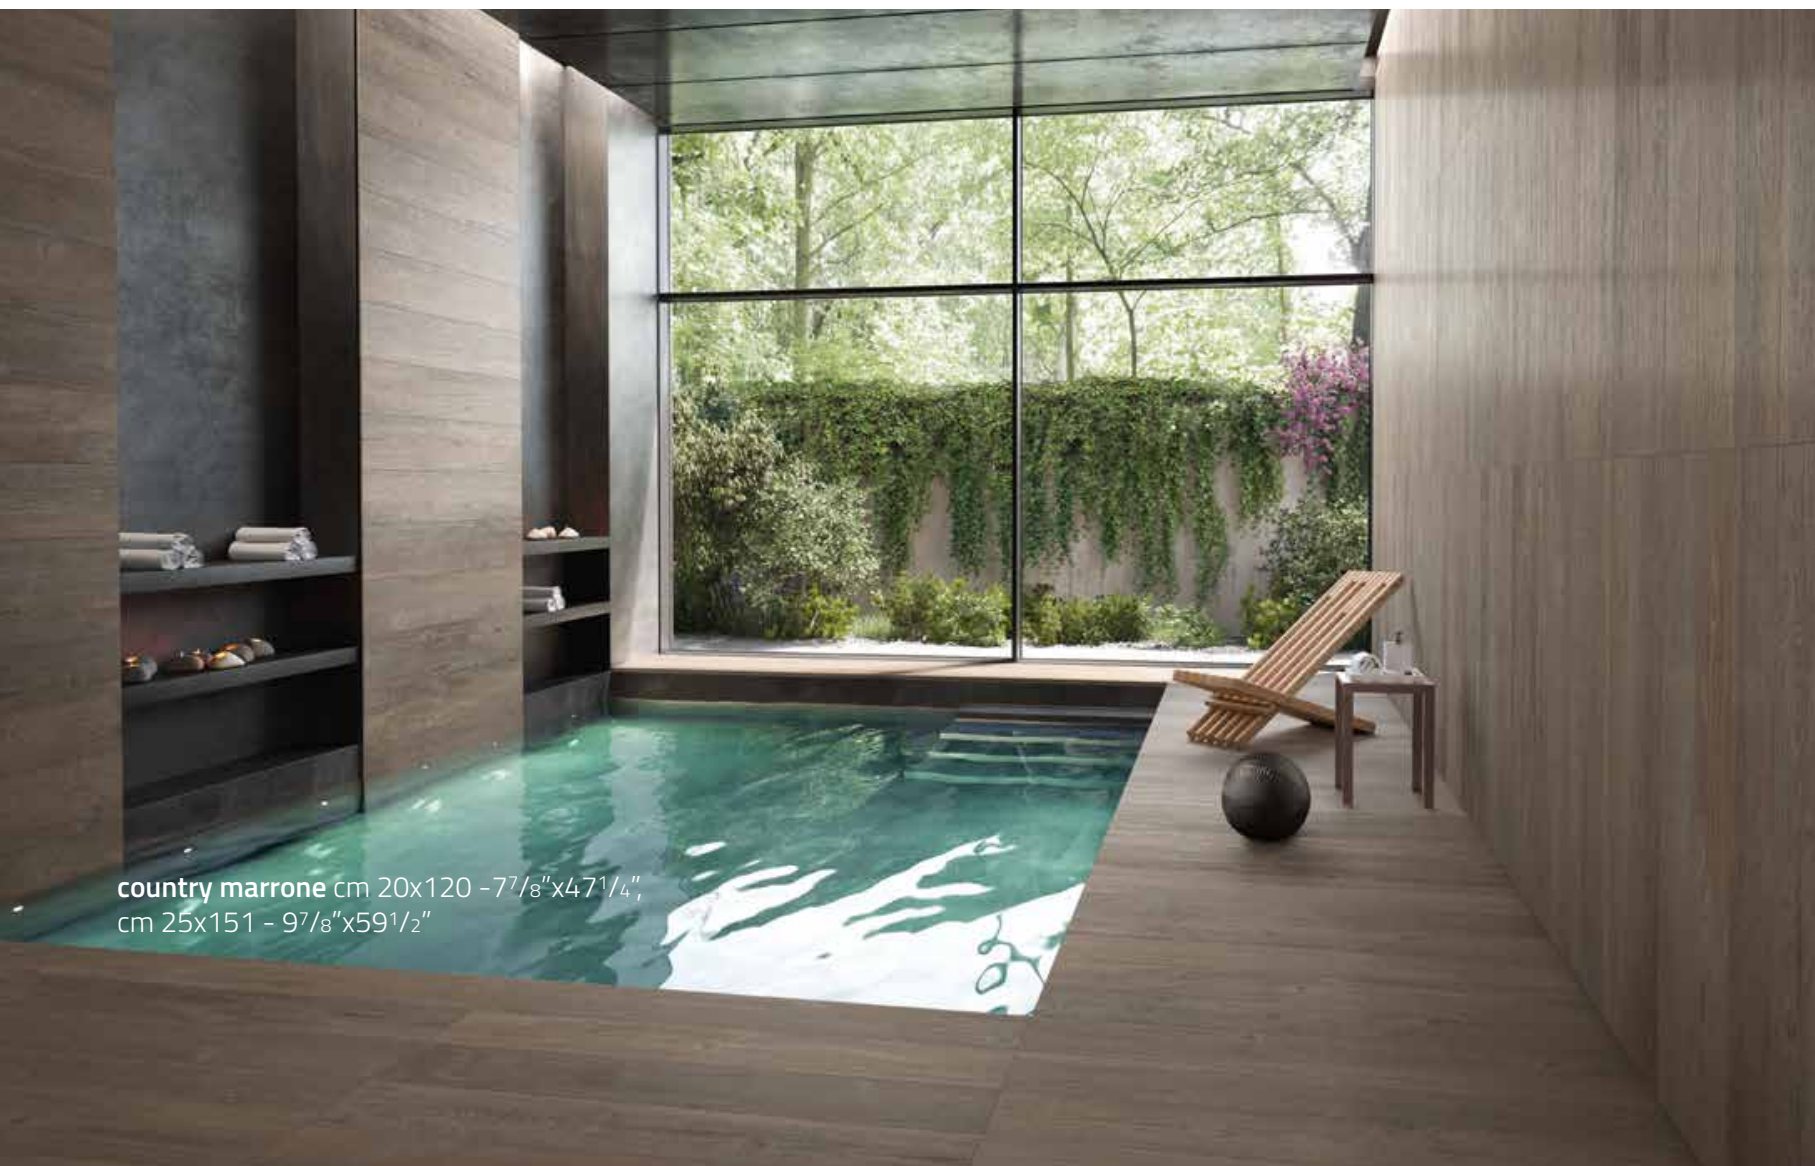

country marrone cm 20x120 - 7⁷/₈"x47¹/₄",
cm 25x151 - 9⁷/₈"x59¹/₂"