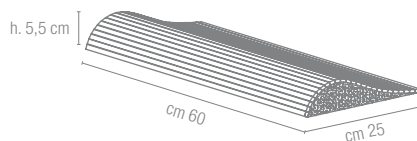

**Art. 9830**  
cm 2x30 - 3/4" x 11 3/4"

**Art. 9835 grip**  
cm 3x30 - 1 1/8" x 11 3/4"

**Art. 9837 grip**  
cm 3x3 - 1 1/8" x 1 1/8"

**Art. 9838 grip**  
cm 5x3x2 - 1 7/8" x 1 1/8" x 3/4"

**Art. 9660 Pool Wave**  
cm 60x25 - 23 5/8" x 9 7/8"