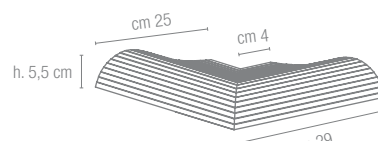

Art. 9667 Pool Wave ▲
cm 25x29 - 9 7/8" x 11 1/2"