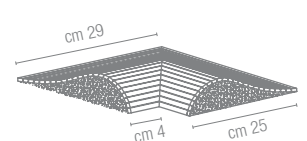

Art. 9668 Pool Wave ▲
cm 25x29 - 9 7/8" x 11 1/2"