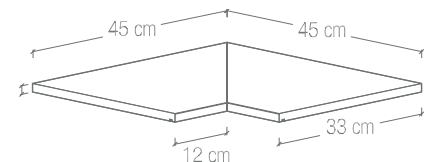

**Gradino Step tread**  
**Nez de marche Stufenplatte**  
cm 45x45 - 17 3/4" x 17 3/4"  
cm 30x60 - 11 3/4" x 23 5/8"

**Gradone (assemblato)**  
cm 60x33 - 23 5/8" x 13"

**Angolare (assemblato)**  
cm 60x33 - 23 5/8" x 13"

**Griglia Art. 9883**  
cm 30x40x2 - 11 3/4" x 15 3/4" x 3/4"

**Griglia angolare Art. 9884** ▲  
cm 30x40x2 - 11 3/4" x 15 3/4" x 3/4"

**Griglia Art. 9885**  
cm 13x40x2 - 5 1/8" x 15 3/4" x 3/4"

**Griglia angolare Art. 9886** ▲  
cm 13x40x2 - 5 1/8" x 15 3/4" x 3/4"

**Art. 9560**  
cm 33x90 - 13" x 35 3/8"

**Art. 9567** ▲  
cm 45x45 - 17 3/4" x 17 3/4"

**Art. 9568** ▲  
cm 45x45 - 7 3/4" x 17 3/4"

**Art. 9833**  
cm 2x2 - 3/4" x 3/4"

**Art. 9834**  
cm 5x5x2 - 1 7/8" x 1 7/8" x 3/4"

**Art. 9830**  
cm 2x30 - 3/4" x 11 3/4"

**Art. 9835 grip**  
cm 3x30 - 1 1/8" x 11 3/4"

**Art. 9837 grip**  
cm 3x3 - 1 1/8" x 1 1/8"

**Art. 9838 grip**  
cm 5x3x2 - 1 7/8" x 1 1/8" x 3/4"

**Art. 9660 Pool Wave**  
cm 60x25 - 23 5/8" x 9 7/8"