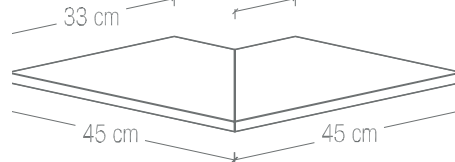

**Gradino Step tread**  
**Nez de marche Stufenplatte**  
cm 45x45 - 17 3/4" x 17 3/4"  
cm 30x60 - 11 3/4" x 23 5/8"

**Gradone (assemblato)**  
cm 60x33 - 23 5/8" x 13"

**Angolare (assemblato)**  
cm 60x33 - 23 5/8" x 13"

**Griglia Art. 9883**  
cm 30x40x2 - 11 3/4" x 15 3/4" x 3/4"

**Griglia angolare Art. 9884** ▲  
cm 30x40x2 - 11 3/4" x 15 3/4" x 3/4"

**Griglia Art. 9885**  
cm 13x40x2 - 5 1/8" x 15 3/4" x 3/4"

**Griglia angolare Art. 9886** ▲  
cm 13x40x2 - 5 1/8" x 15 3/4" x 3/4"

**Art. 9560**  
cm 33x90 - 13" x 35 3/8"

**Art. 9567** ▲  
cm 45x45 - 17 3/4" x 17 3/4"

**Art. 9568** ▲  
cm 45x45 - 7 3/4" x 17 3/4"

**Art. 9833**  
cm 2x2 - 3/4" x 3/4"

**Art. 9834**  
cm 5x5x2 - 1 7/8" x 1 7/8" x 3/4"

**Art. 9830**  
cm 2x30 - 3/4" x 11 3/4"

**Art. 9835 grip**  
cm 3x30 - 1 1/8" x 11 3/4"

**Art. 9837 grip**  
cm 3x3 - 1 1/8" x 1 1/8"

**Art. 9838 grip**  
cm 5x3x2 - 1 7/8" x 1 1/8" x 3/4"

**Art. 9660 Pool Wave**  
cm 60x25 - 23 5/8" x 9 7/8"