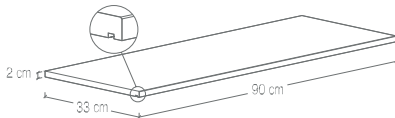

Art. 9560
cm 33x90 - 13" x 35 3/8"