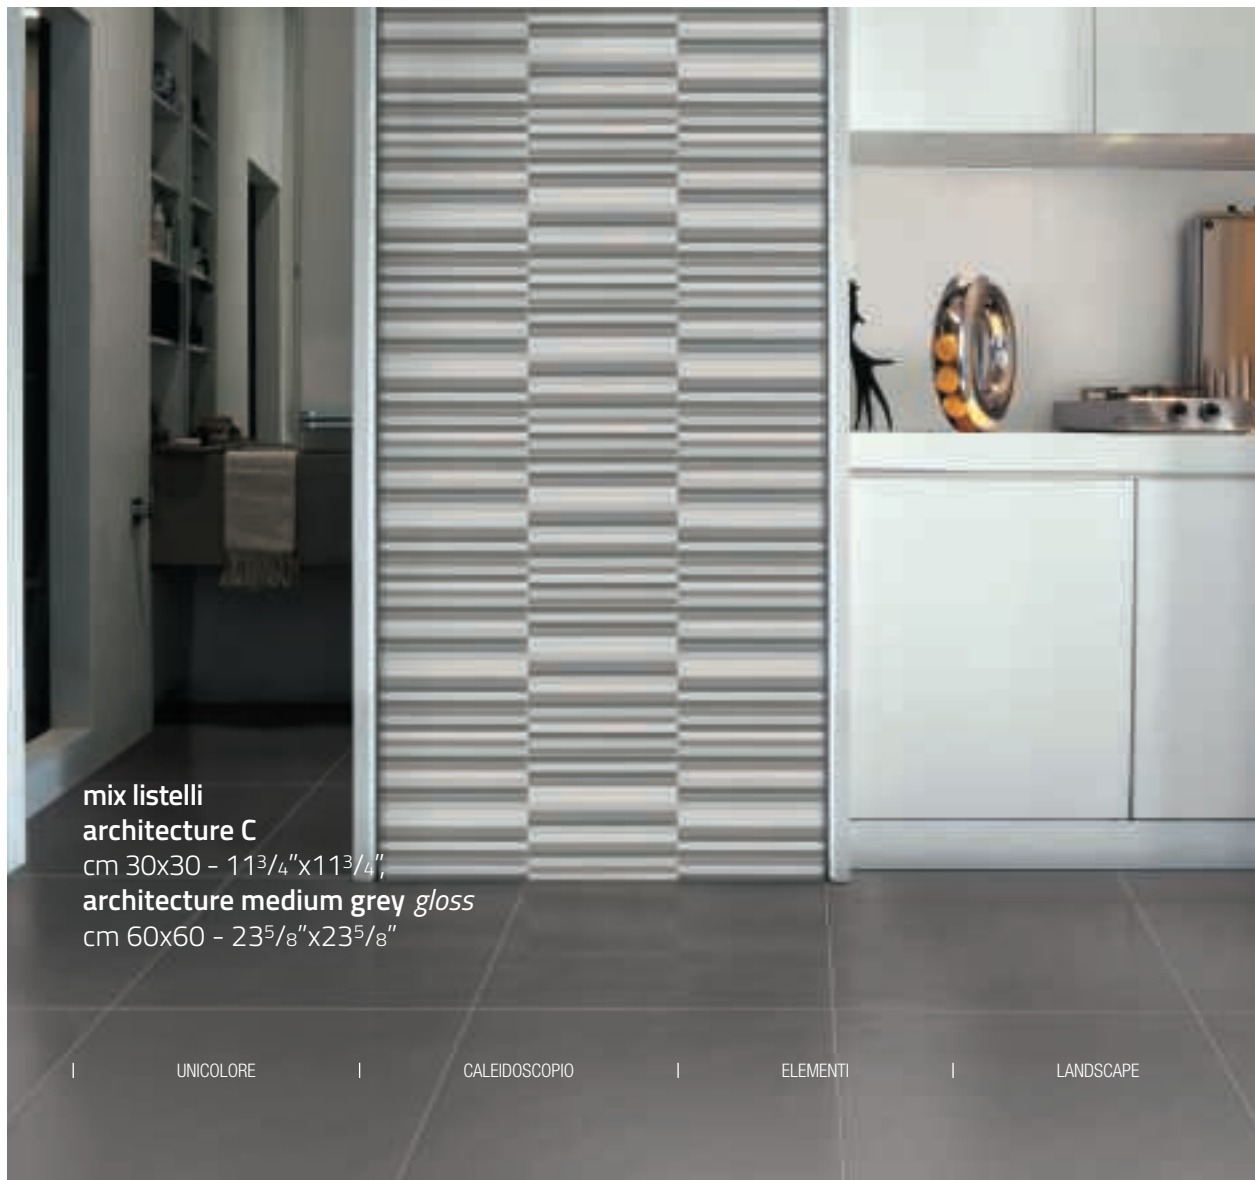

**mix listelli
architecture C**
cm 30x30 - 11³/₄"x11³/₄"
architecture medium grey gloss
cm 60x60 - 23⁵/₈"x23⁵/₈"