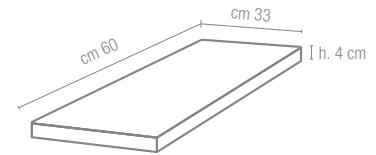

Gradone (assemblato)
cm 60x33 - 23⁵/₈"x13"

Angolare (assemblato)
cm 60x33 - 23⁵/₈"x13"

architecture white,
architecture black
cm 30x60 - 11³/₄"x23⁵/₈"

DECORI DECORS DÉCORS DEKORE

architecture

GRANITOGRES

**mix listelli
architecture A**