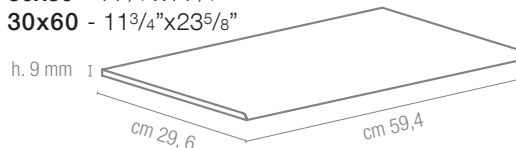

Gradino Step tread
Nez de marche Stufenplatte
cm 30x30 - 11 3/4"x11 3/4"
cm 30x60 - 11 3/4"x23 5/8"

Gradone (assemblato)
cm 30x33 - 11 3/4"x13"

Angolare (assemblato)
cm 30x33 - 11 3/4"x13"

Gradino B.C. Step tread B.C.
Nez de marche B.C. Stufenplatte B.C.
cm 30x30 - 11 3/4"x11 3/4"
cm 30x60 - 11 3/4"x23 5/8"

Art. 9830
cm 2x30 - 3/4"x11 3/4"

Art. 9833
cm 2x2 - 3/4"x3/4"

Art. 9834
cm 5x5x2 - 1 7/8"x 1 7/8"x3/4"

Art. 9835
cm 3x30 - 1 1/8"x 11 3/4"

Art. 9837
cm 3x3 - 1 1/8"x1 1/8"

Art. 9838
cm 5x3x2 - 1 7/8"x1 1/8"x3/4"