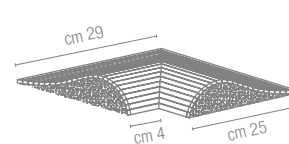

Art. 9668 Pool Wave ▲
cm 25x29 - 9 7/8"x11 1/2"