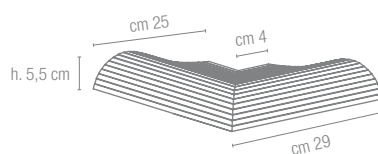

Gradino Step tread
Nez de marche Stufenplatte
cm 30x30 - 11 3/4"x11 3/4"
cm 30x60 - 11 3/4"x23 5/8"

Gradone (assemblato)
cm 30x33 - 11 3/4"x13"

Angolare (assemblato)
cm 30x33 - 11 3/4"x13"

Gradino B.C. Step tread B.C.
Nez de marche B.C. Stufenplatte B.C.
cm 30x30 - 11 3/4"x11 3/4"
cm 30x60 - 11 3/4"x23 5/8"

Art. 9830
cm 2x30 - 3/4"x11 3/4"

Art. 9833
cm 2x2 - 3/4"x3/4"

Art. 9834
cm 5x5x2 - 1 7/8"x 1 7/8"x3/4"

Art. 9835
cm 3x30 - 1 1/8"x 11 3/4"

Art. 9837
cm 3x3 - 1 1/8"x1 1/8"

Art. 9838
cm 5x3x2 - 1 7/8"x1 1/8"x3/4"

Terminale Pezzo unico pressato
Pièce unique pressée
Pressed single piece
Gepresstes Einzelsück
cm 15x30x3,5
5 7/8"x11 3/4"x1 3/8"

Art. 9660 Pool Wave
cm 60x25 - 23 5/8"x9 7/8"

Art. 9667 Pool Wave ▲
cm 25x29 - 9 7/8"x11 1/2"