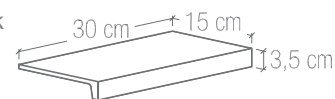

Gradino Step tread
Nez de marche Stufenplatte
cm 30x30 - 11 3/4"x11 3/4"
cm 30x60 - 11 3/4"x23 5/8"

Gradone (assemblato)
cm 30x33 - 11 3/4"x13"

Angolare (assemblato)
cm 30x33 - 11 3/4"x13"

Gradino B.C. Step tread B.C.
Nez de marche B.C. Stufenplatte B.C.
cm 30x30 - 11 3/4"x11 3/4"
cm 30x60 - 11 3/4"x23 5/8"

Art. 9830
cm 2x30 - 3/4"x11 3/4"

Art. 9833
cm 2x2 - 3/4"x3/4"

Art. 9834
cm 5x5x2 - 1 7/8"x 1 7/8"x3/4"

Art. 9835
cm 3x30 - 1 1/8"x 11 3/4"

Art. 9837
cm 3x3 - 1 1/8"x1 1/8"

Art. 9838
cm 5x3x2 - 1 7/8"x1 1/8"x3/4"

Terminale Pezzo unico pressato
Pièce unique pressée
Pressed single piece
Gepresstes Einzelsück
cm 15x30x3,5
5 7/8"x11 3/4"x1 3/8"

Art. 9660 Pool Wave
cm 60x25 - 23 5/8"x9 7/8"

Art. 9667 Pool Wave ▲
cm 25x29 - 9 7/8"x11 1/2"