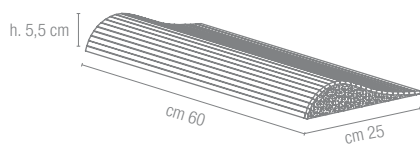

Gradino Step tread
Nez de marche Stufenplatte
cm 30x30 - 11 3/4"x11 3/4"
cm 30x60 - 11 3/4"x23 5/8"

Gradone (assemblato)
cm 30x33 - 11 3/4"x13"

Angolare (assemblato)
cm 30x33 - 11 3/4"x13"

Gradino B.C. Step tread B.C.
Nez de marche B.C. Stufenplatte B.C.
cm 30x30 - 11 3/4"x11 3/4"
cm 30x60 - 11 3/4"x23 5/8"

Art. 9830
cm 2x30 - 3/4"x11 3/4"

Art. 9833
cm 2x2 - 3/4"x3/4"

Art. 9834
cm 5x5x2 - 1 7/8"x 1 7/8"x3/4"

Art. 9835
cm 3x30 - 1 1/8"x 11 3/4"

Art. 9837
cm 3x3 - 1 1/8"x1 1/8"

Art. 9838
cm 5x3x2 - 1 7/8"x1 1/8"x3/4"

Terminale Pezzo unico pressato
Pièce unique pressée
Pressed single piece
Gepresstes Einzelsück
cm 15x30x3,5
5 7/8"x11 3/4"x1 3/8"

Art. 9660 Pool Wave
cm 60x25 - 23 5/8"x9 7/8"

Art. 9667 Pool Wave ▲
cm 25x29 - 9 7/8"x11 1/2"