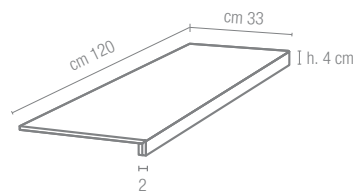

Gradino Step tread
 Nez de marche
 Stufenplatte
 cm 30x30 - 11³/₄"x11³/₄"
 cm 45x45 - 17³/₄"x17³/₄"
 cm 30x60 - 11³/₄"x23⁵/₈"
 cm 30x120 - 11³/₄"x47¹/₄"

Gradone (assemblato)
 cm 120x33 - 47¹/₄"x13"

Angolare (assemblato)
 cm 120x33 - 47¹/₄"x13"