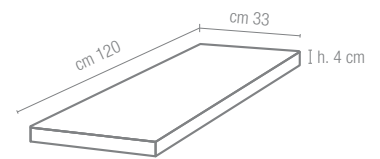

Gradino Step tread
 Nez de marche
 Stufenplatte
 cm 30x30 - 11³/₄"x11³/₄"
 cm 45x45 - 17³/₄"x17³/₄"
 cm 30x60 - 11³/₄"x23⁵/₈"
 cm 30x120 - 11³/₄"x47¹/₄"

Gradone (assemblato)
 cm 120x33 - 47¹/₄"x13"

Angolare (assemblato)
 cm 120x33 - 47¹/₄"x13"