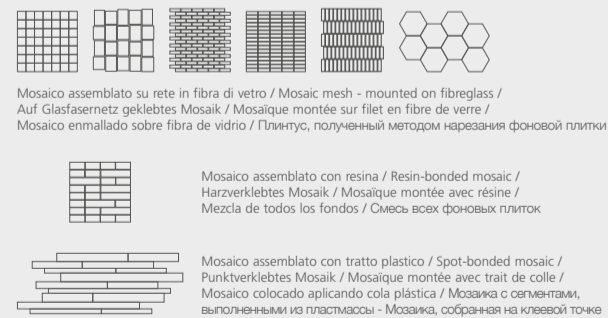

tech info

* Mix di tutti i fondi / Mixture of all plain tiles / Mischung aller Grundfliesen / Mélange de tous les fonds / Mezcla de todos los fondos / Смесь всех фоновых плиток

Per maggiori informazioni / For more information / Weitere Informationen / Pour en savoir plus / Para más información / Более подробная информация www.ragno.it

pezzi speciali / trims / spezialteile / pièces spéciales / piezas especiales / специальные изделия

	BT.B.C.** 7x60	BT.B.C.** 7x75	E.ELLE*** 15x60x4
Rain Almond	R729	R72D	RAZX
Rain Greige	R72A	R72E	RAZY
Rain Taupe	R72C	R72F	RAZZ
Cardoso Silver	RKU1	RKTZ	RKU3
Cardoso Grigio	R12G	R12H	RO2D
Cardoso Antracite	RKU2	RKU0	RKU4
Quarzite Bianco	R12K		RO6C
Quarzite Grigio	R12J		RO3K
Jerusalem Avorio	R12L	R12P	RO6D
Jerusalem Noce	R12M	R12Q	RO6E
Jerusalem Grigio	R12N	R12R	RO6F

** Battiscopa ottenuto da taglio del fondo / Skirting cut from plain tile / Aus Grundfliese geschnittener Sockel / Plinthe obtenue par découpe du fond / Rodapié obtenido mediante corte del fondo / Плинтус, полученный методом нарезания фоновой плитки

*** Assemblato / Two-piece L-tile / Randstein zweiteilig / Assemblé / Montado / Собранный

imballi / packaging / verpackungen / emballages / embalajes / упаковки

	Scatole / Box / Karton / Boite / Caja / Коробки	Pallet / Pallet / Palette / Palette / Поддон	mm
fondi / plain tiles / grundfliesen / fonds / fondos / фоновая плитка			
120x120	nat 1 1,44 36,99	36 51,84 1351,36	10
75x150	nat. / soft 2 2,25 55,99	21 47,25 1175,69	10,5
75x75	nat 2 1,13 26,45	42 47,25 1111,02	10
75x75	soft 2 1,13 24,48	42 47,25 1028,19	10
60x120	nat 2 1,44 34,07	36 51,84 1226,67	10,5
60x120	soft 2 1,44 34,24	36 51,84 1232,60	10,5
60x120	strutt. 2 1,44 33,89	36 51,84 1219,96	10,5
60x60	nat 3 1,08 25,50	40 43,20 1020,00	10
60x60	soft 3 1,08 24,50	40 43,20 980,00	10
60x60	strutt. 3 1,08 25,50	40 43,20 1020,00	10
30x60	nat 5 0,90 22,44	48 43,20 1077,18	10
30x60	soft 5 0,90 21,55	48 43,20 1029,13	10
decori / decorative pieces / dekore / décors / decoraciones / декоры			
30x60	muretto 4 0,72 19,37	27 19,44 522,95	10
37x24,5	mosaico mix 5 0,34 5,41	54 18,37 292,10	10
30x30	mosaico 4 0,36 7,73	80 28,80 618,00	10
30x30	mosaico 3D 4 0,72 19,37	27 19,44 522,96	10
30x30	mosaico mix 4 0,36 10,44	48 17,28 501,20	10
29x29	mosaico 4 0,34 7,83	80 26,91 626,00	10
pezzi speciali / trims / spezialteile / pièces spéciales / piezas especiales / специальные изделия			
15x60x4	E.ELLE 4 0,36 8,70		
7x75	BT.B.C. 14 10,50 ml 18,42		10
7x60	BT.B.C. 15 9,0 ml 18,18		10